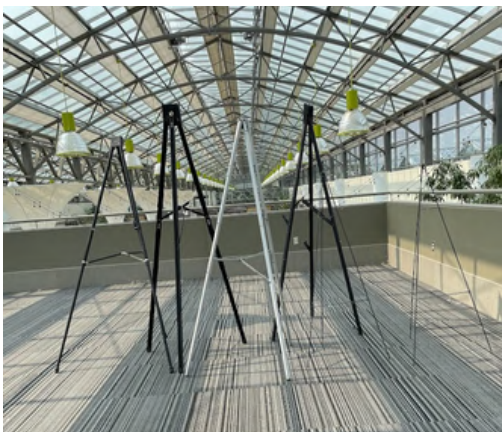

EASEL STAND

Color: Various
Dimensions: Various
Available: 6

RENTAL: $10 - $20